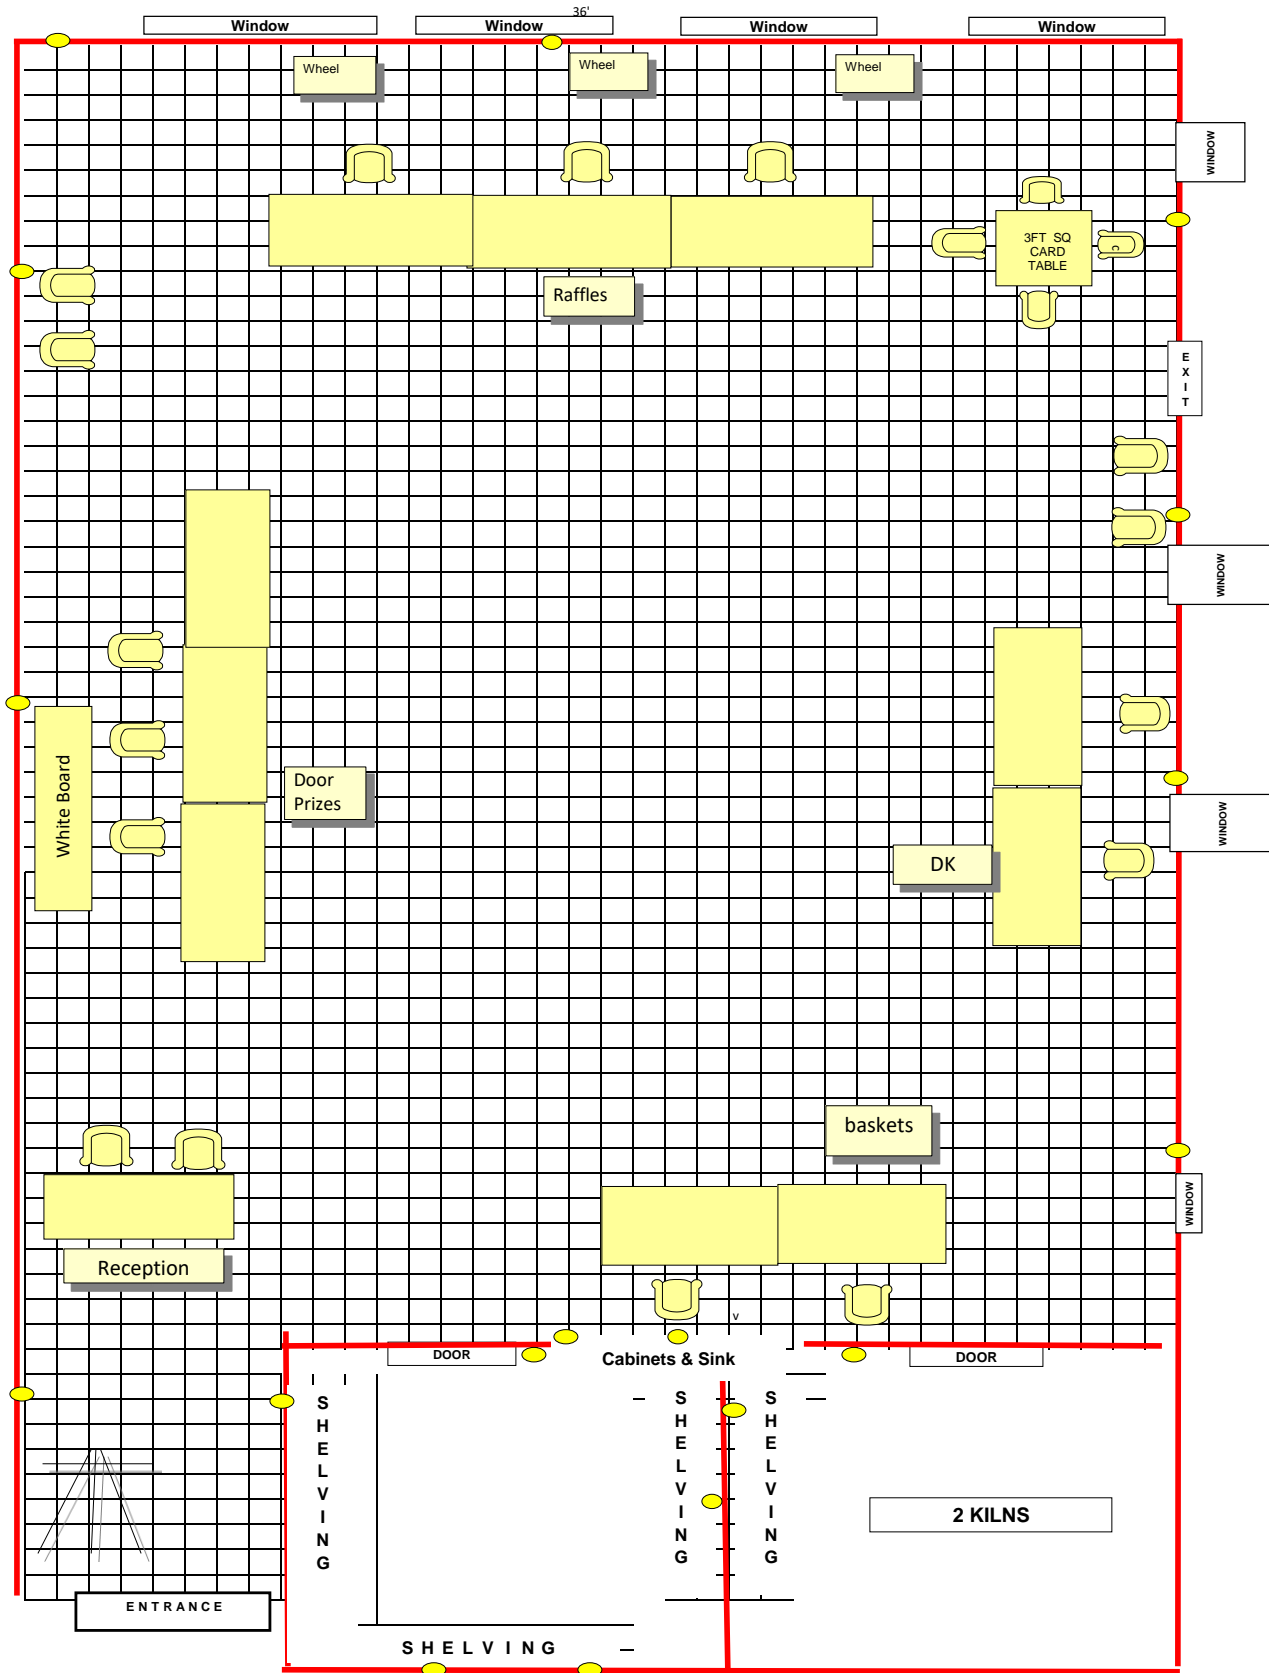

EACH SQUARE

46' X 36" usable space for tables/chairs  
Crafts-Drawing Room

(room size is 59' x 36')

(easel outside room)